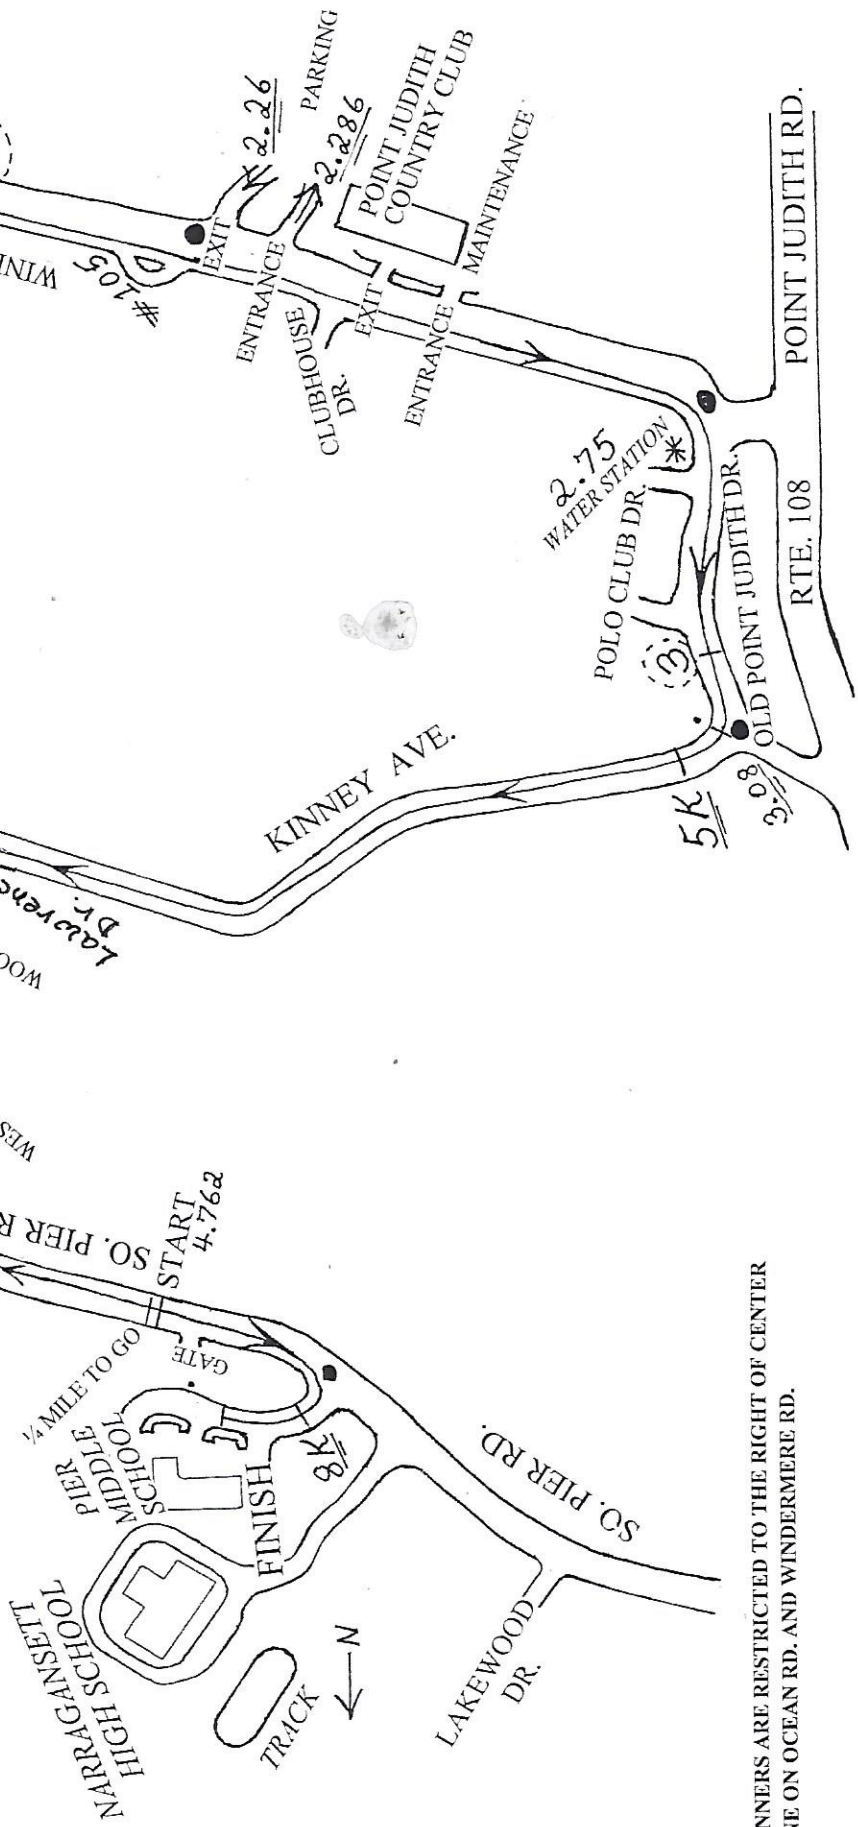

● = FLAGGERS

BOBBY DOYLE SUMMER CLASSIC 5 - MILES

NARRAGANSETT, RHODE ISLAND

USATF CERTIFICATE - R117007RN

Blossom Way

RUNNERS ARE RESTRICTED TO THE RIGHT OF CENTER
LINE ON OCEAN RD. AND WINDEMERE RD.